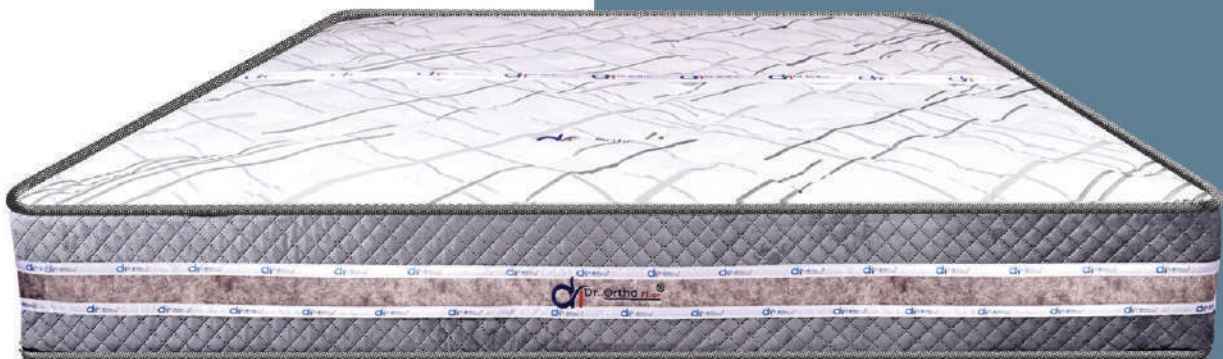

High GSM Belgium Knitted Fabric

2+8 YEAR WARRANTY

Perfect Combination Of
Luxury Feel

Pleasure

Our Pleasure Mattress incorporates pocketed spring technology, which effectively reduces motion transfer from one part of the mattress to another. The mattress also features a PU soft foam layer and quilting, giving it an added bounce. However, this should not be mistaken for reduced durability, as the mattress is designed to maintain its sturdiness over time. The Belgium knitting fabric used in the construction of the mattress further contributes to its longevity, ensuring that you get the most out of your investment.

**1+4 YEAR
WARRANTY**

Best Back Supportive
Mattress

Excellence

Excellence is designed with a perfect blend of Bonnel Spring and high-density cotton felt. Its superior quality is further enhanced by extra padding of pure soft foam on both sides of the mattress, ensuring maximum comfort. The edges of the mattress are supported by pure foam to provide stability and prevent sagging. This combination of materials and features ensures an exceptional sleeping experience, giving you a well-rested and rejuvenated feeling every morning.