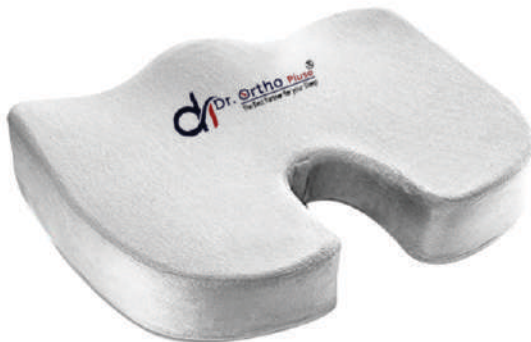

Perfect Combination Of
Medium Soft & Hard

Ortho Spine

Your search for the perfect Orthopedic mattress ends here. Made with high-density Ortho-Bonded foam, this mattress provides exceptional support to straighten the spine, while the PU Softy foam quilting balances out the firmness. They are specifically designed to alleviate or prevent common sleep-related problems such as back pain, joint pain, and muscle soreness. With Ortho Spine, you can enjoy the perfect mix of comfort and firmness without the hefty price tag.

Dual Side Mattress

Knitted Fabric

PU Soft Foam Quilting

Rebonded Foam

PU Soft Foam Quilting

Knitted Fabric

**1+4 YEAR
WARRANTY**

Extra Hard Ortho Mattress

Accessories

Memory Pillow

Contour Pillow

Cushion

Neck Rest

Tender Care Pillow

D Neck Rest

Neck Rest