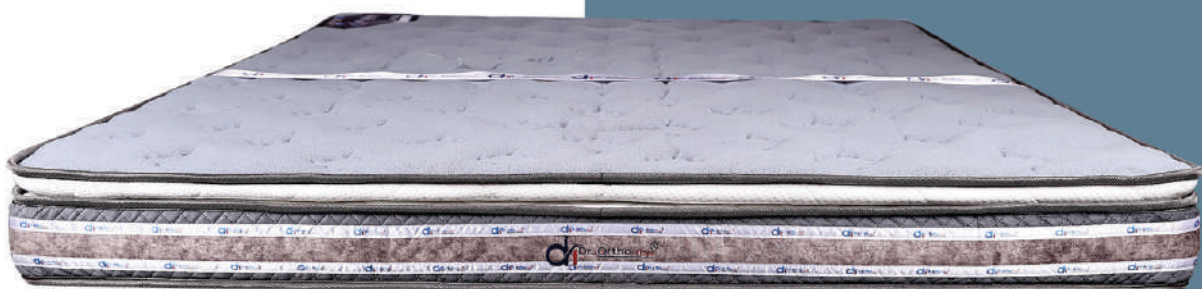

PU Soft Foam Quilting

High GSM Belgium Kintted Fabric

Perfect Combination Of
Ultra Luxury Feel

Regalia

The Regalia mattress embodies its name by adding a touch of grandeur to your bedroom decor. It is designed with a unique moisture absorption system, featuring exceptional airflow that keeps you cool and comfortable throughout the night. The mattress is covered with luxurious Polar Fleece fabric, topped with PU soft foam quilting that adds an extra layer of comfort. The ortho-bond foam layer provides firm support while balancing comfort, thanks to the insulating cotton felt. The most crucial layer of the mattress is the high-density, high-resilience foam, which blocks any disturbance caused by the movement of the person sleeping next to you. With the Regalia mattress, you can rest easy knowing that you have the perfect balance of comfort and support.

ANTIBACTERIAL
FUNGICIDE

High GSM Polar Fleece fabric

PU Soft Foam Quilting

Non Woven Fabric

Rubberized Feel Pure Foam

Non Woven Fabric

High Density Ortho Rebonded Foam

PU Soft Foam Quilting

High GSM Belgium Knitted Fabric

2+8 YEAR WARRANTY

Perfect Combination Of
Luxury Feel

Pleasure

Our Pleasure Mattress incorporates pocketed spring technology, which effectively reduces motion transfer from one part of the mattress to another. The mattress also features a PU soft foam layer and quilting, giving it an added bounce. However, this should not be mistaken for reduced durability, as the mattress is designed to maintain its sturdiness over time. The Belgium knitting fabric used in the construction of the mattress further contributes to its longevity, ensuring that you get the most out of your investment.