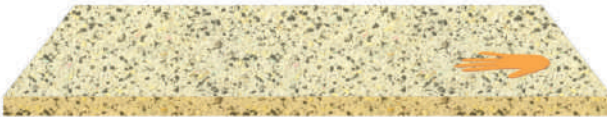

Ortho Luxury

The Ortho Luxury mattress provides a premium iteration of an orthopedic mattress, featuring a blend of high-density Ortho-Bonded foam and high-density Softy Foam to achieve an optimal balance between support and comfort. Compared to the Ortho Spine mattress, the Ortho Luxury mattress is designed with a softer feel to provide more comfort. Moreover, it is covered with revolutionary Anti Skid Fabric and is adorned with PU Soft Foam quilting, culminating in a comfortable sleep.

Dual Side Mattress

Anti Skid Fabric

PU Soft Foam Quilting

Memory Rebonded Foam

High Density Ortho Rebonded Foam

PU Soft Foam Quilting

Anti Skid Fabric

**1+4 YEAR
WARRANTY**

Perfect Combination Of
Medium Soft & Hard

Ortho Spine

Your search for the perfect Orthopedic mattress ends here. Made with high-density Ortho-Bonded foam, this mattress provides exceptional support to straighten the spine, while the PU Softy foam quilting balances out the firmness. They are specifically designed to alleviate or prevent common sleep-related problems such as back pain, joint pain, and muscle soreness. With Ortho Spine, you can enjoy the perfect mix of comfort and firmness without the hefty price tag.