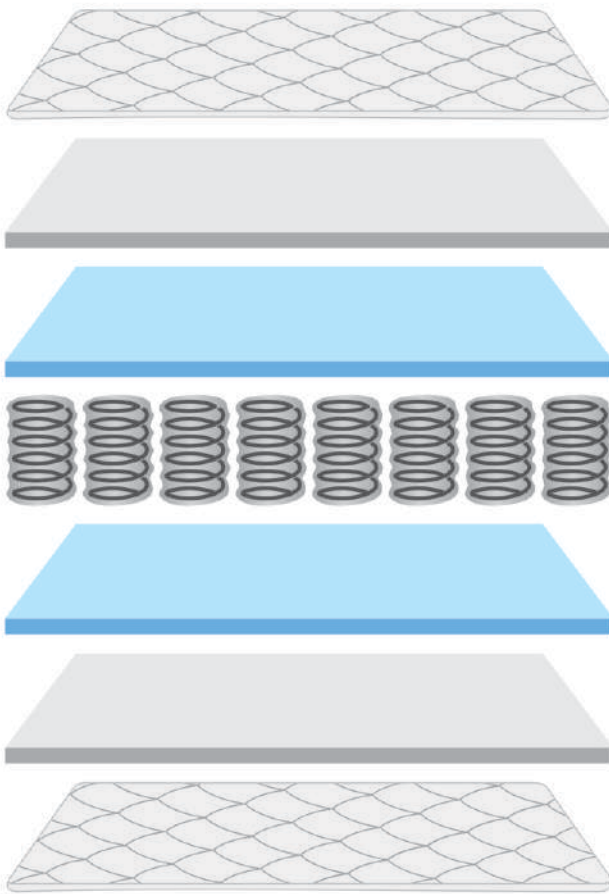

High GSM Belgium Kintted Fabric

PU Soft Foam Quilting

Rubberized Feel Pure Foam

Ortho Pocket Spring

Rubberized Feel Pure Foam

PU Soft Foam Quilting

High GSM Belgium Kintted Fabric