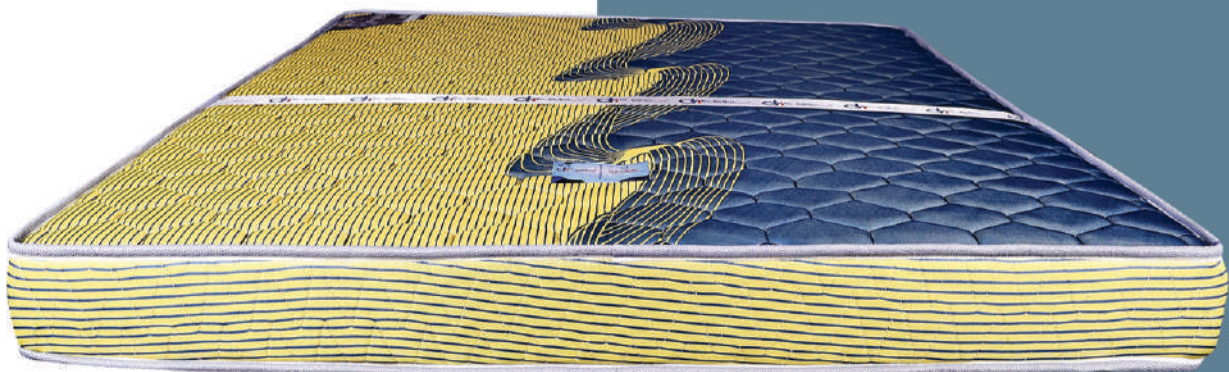

Perfect Combination Of
Medium Soft & Hard

Ortho Spine

Your search for the perfect Orthopedic mattress ends here. Made with high-density Ortho-Bonded foam, this mattress provides exceptional support to straighten the spine, while the PU Softy foam quilting balances out the firmness. They are specifically designed to alleviate or prevent common sleep-related problems such as back pain, joint pain, and muscle soreness. With Ortho Spine, you can enjoy the perfect mix of comfort and firmness without the hefty price tag.

Dual Side Mattress

Knitted Fabric

PU Soft Foam Quilting

Rebonded Foam

PU Soft Foam Quilting

Knitted Fabric

**1+4 YEAR
WARRANTY**

Extra Hard Ortho Mattress